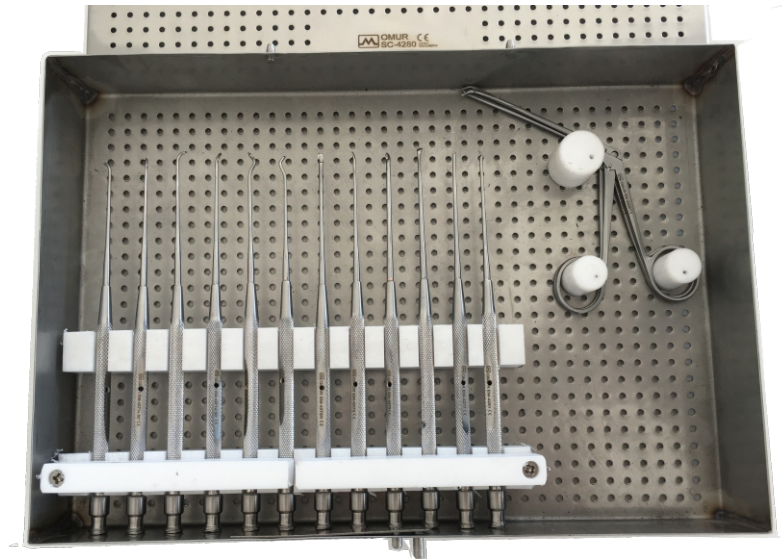

ENDOSCOPIC EARSURGERY INSTRUMENTS

EM-4270 60° Dissector with suction, right curved, straight round handle, overall length 16.00 cm,

EM-4271 60° Dissector with suction, left curved, straight round handle, overall length 16.00 cm.

EM-4270 90° Dissector with suction, right curved, straight round handle, overall length 16.00 cm.

EM-4271 90° Dissector with suction, left curved, straight round handle, overall length 16.00 cm.

EM-4270L 60° Dissector with suction, right curved, long tip, straight round handle, overall length 16.00 cm.

EM-4271L 60°Dissector with suction, left curved, long tip, straight round handle, overall length 16.00 cm.

EM-4280 Endoscopic Earmicrosurgery Instruments Set with storage case, 12 picks with suction and ear cupped forceps ; down curved forceps. up curved forceps.

EM-4211 Endoscopic Earmicrosurgery Retractor Set ,

EM-4280