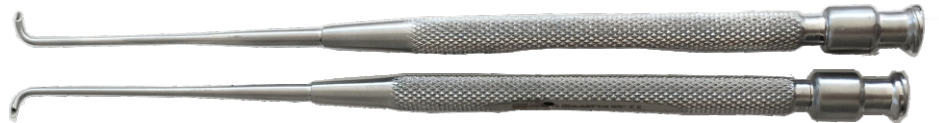

EM-4271L 60°Dissector with suction, left curved, long tip, straight round handle, overall length 16.00 cm.

EM-4280 Endoscopic Earmicrosurgery Instruments Set with storage case, 12 picks with suction and ear cupped forceps ; down curved forceps. up curved forceps.

EM-4211 Endoscopic Earmicrosurgery Retractor Set ,

EM-4280

EM-4270 60°
EM-4271 60°

EM-4270 90°
EM-4271 90°

EM-4270L 90°
EM-4271L 90°

EM-4211