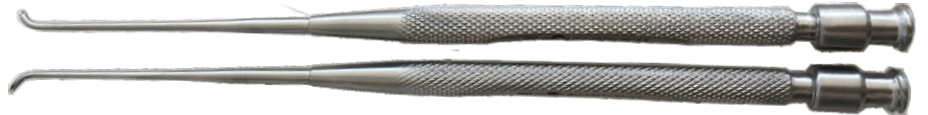

EM-4271L 60°Dissector with suction, left curved, long tip, straight round handle, overall length 16.00 cm.

EM-4280 Endoscopic Earmicrosurgery Instruments Set with storage case, 12 picks with suction and ear cupped forceps ; down curved forceps. up curved forceps.

EM-4211 Endoscopic Earmicrosurgery Retractor Set ,

EM-4280

EM-4270 60°
EM-4271 60°

EM-4270 90°
EM-4271 90°

EM-4270L 90°
EM-4271L 90°

EM-4211