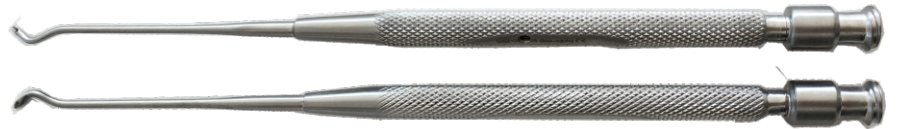

EM-4270 60°
EM-4271 60°